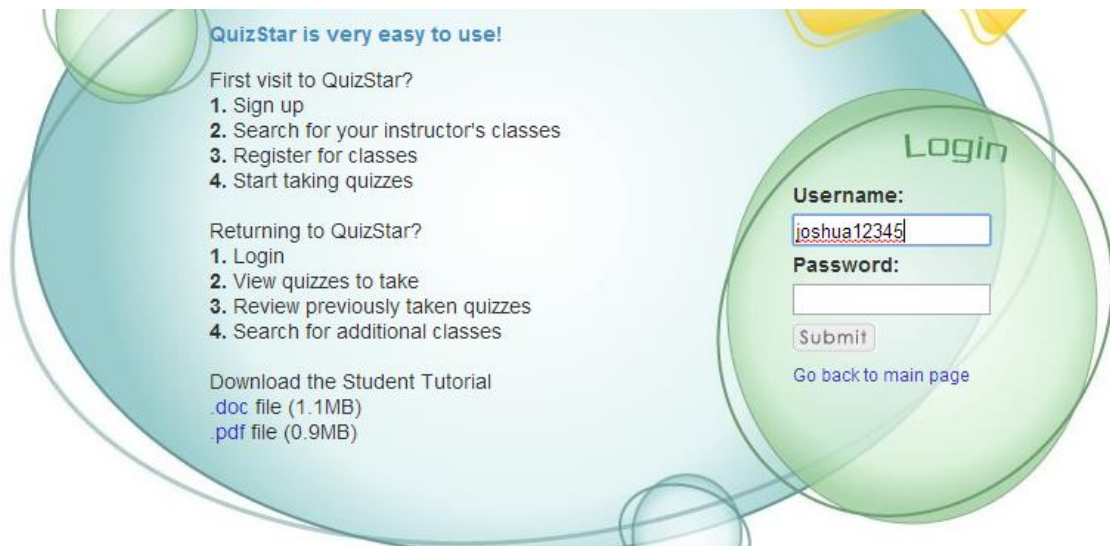

During your week in Intake you have been given quite a bit of information. Friday you will be assigned a quiz that will help us to know that you have gotten the “basics”. You will take this quiz in Quiz Star, a program that will be used throughout the year to submit work samples each month. Use this intake quiz to orient yourself to the Quiz Star program and to show what you know to this point.

Logging into Quiz Star

Each student has an account in QuizStar. The username is the student’s first name followed by their student id number. There are no spaces or apostrophes in the usernames.

Examples: Joshua123456, D’jae123456 = Djae123456, Mary Jane123456 = MaryJane123456

The **password is k12texas**.

QuizStar is located at the following web address:

<http://quizstar.4teachers.org/index.jsp>

Students should use their login information to enter the site.

Once the student is logged in to the site they will be able to access their assigned quizzes.